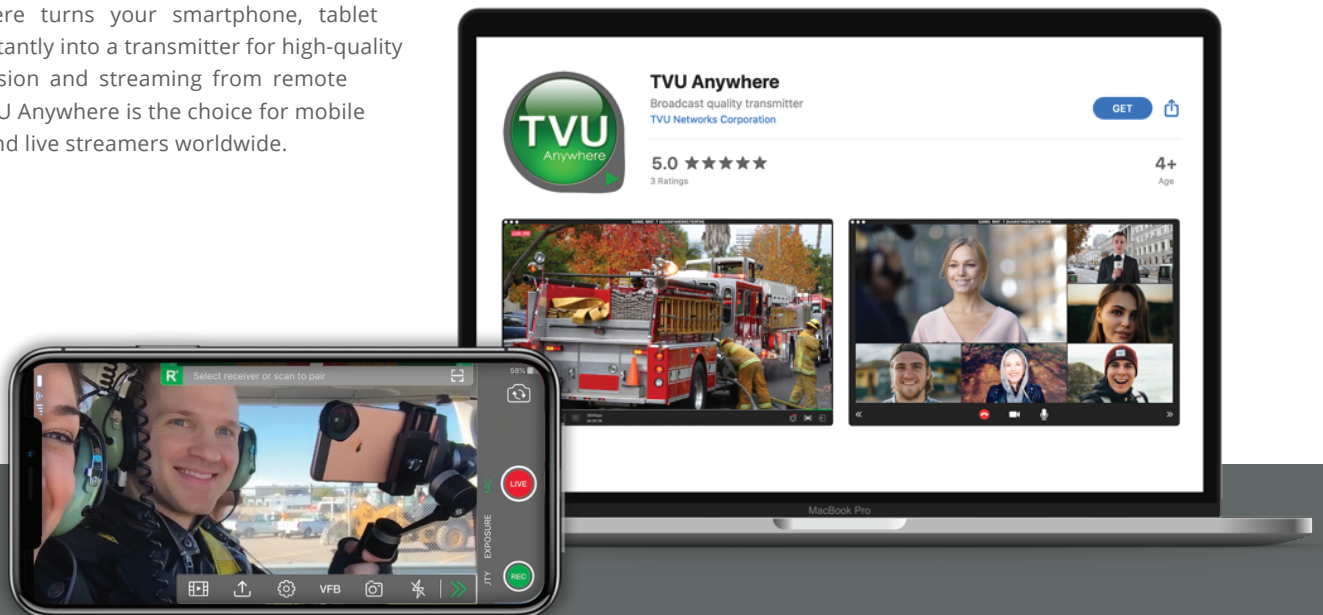

## Advantages

- △ Aggregates all cellular and WiFi connections for transmission reliability and resiliency
- △ Delivers HD quality using HEVC and patented IS+ technology
- △ Offers robust features found in professional video cameras
- △ Provides backup video recording to smartphone storage
- △ Uses a simple token-based system for easy management of user accounts
- △ Supports TVU Producer, TVU Partyline® and other TVU solutions
- △ Automated subject tracking for operatorless productions due to integration with Center Stage for iPad Pro (M1)

## Broadcast quality live transmission from smartphones

TVU Anywhere turns your smartphone, tablet or laptop instantly into a transmitter for high-quality live transmission and streaming from remote locations. TVU Anywhere is the choice for mobile journalists and live streamers worldwide.

### User-friendly Interface

Go live, monitor and control the transmission from an easy-to-use interface. Choose an optimal resolution and frame rate, automatically focus the camera or use the flash for night time transmissions. Key status information such as real-time transmission rate and live streaming time are provided.

### Integrates with TVU Partyline®

TVU Partyline® provides video conferencing and live briefing capabilities. When used with TVU Anywhere all participants can:

- Interact and collaborate live from remote locations,
- Add pictures and video clips as a source (Anywhere iOS and MacOS),
- Replace the background with pictures and video clips (Anywhere iOS),
- Add face PIP (Picture in Picture) with preloaded pictures as background (Android iOS) and
- See new messages through the unread message indicator.